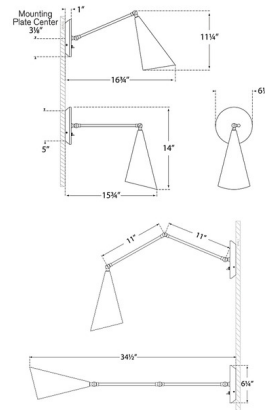

Shown in brass / white

Specifications

COLOR White
BODY FINISH Brass
WATTAGE 12W
DIMMER Standard 120V
DIMENSIONS 6.25"W x 11.25"H x 15.75"D
BULB NOT INCLUDED 1 x A19/Medium (E26)/12W/120V LED

CLICK TO VIEW PRODUCT