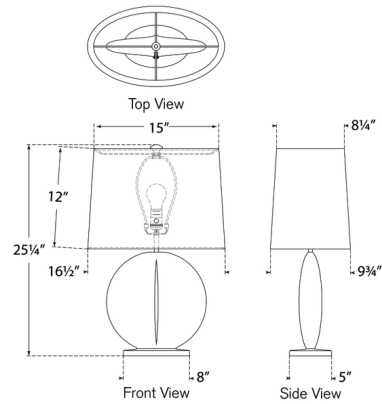

Description

Taking inspiration from modernist sculpture, the Mariza Table Lamp showcases a circular design accented with a subtle vertical ridge. Perfectly balanced on an oval base and topped with an oval linen shade, this lamp has a slim side profile that offers a sleek aesthetic and saves space. The shade diffuses the light, casting a soft ambient glow particularly well-suited for living rooms.

Shown in white / linen

Specifications

COLOR	Linen
BODY FINISH	White
WATTAGE	15W
DIMMER	Included
DIMENSIONS	16.5"W x 25.25"H x 9.75"D
BULB NOT INCLUDED	1 x A19/Medium (E26)/15W/120V LED

CLICK TO VIEW PRODUCT