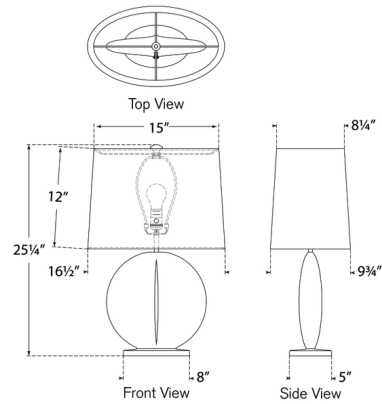

Description

Taking inspiration from modernist sculpture, the Mariza Table Lamp showcases a circular design accented with a subtle vertical ridge. Perfectly balanced on an oval base and topped with an oval linen shade, this lamp has a slim side profile that offers a sleek aesthetic and saves space. The shade diffuses the light, casting a soft ambient glow particularly well-suited for living rooms.

Shown in white / linen

Specifications

COLOR Linen
BODY FINISH White
WATTAGE 15W
DIMMER Included
DIMENSIONS 16.5"W x 25.25"H x 9.75"D
BULB NOT INCLUDED 1 x A19/Medium (E26)/15W/120V LED

CLICK TO VIEW PRODUCT