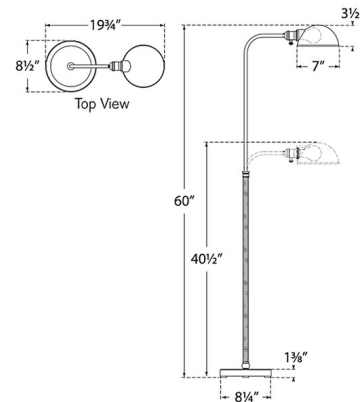

### Description

The Basden Pharmacy Adjustable Floor Lamp brings a clean industrial look with a hint of the outdoors to your interior space. The slim stem is wrapped in rattan and adjustable from 40.5 inches to 60 inches with the ring on the stem. Dimmer switch is located on the lamp socket.

### Specifications

COLOR . . . . . Polished Nickel  
BODY FINISH . . . . . Polished Nickel  
WATTAGE . . . . . 15W  
DIMMER . . . . . Included  
DIMENSIONS . . . . . 19.75"W x 60"H x 8.5"D  
BULB NOT INCLUDED . . . . . 1 x A19/Medium (E26)/15W/120V LED

### Technical Information

PRODUCT DIMENSIONS . . . . . Cord: 120"

CLICK TO VIEW PRODUCT

Notes: