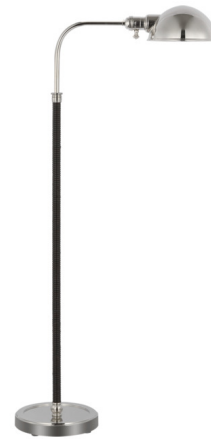

## Basden Pharmacy Adjustable Floor Lamp By Visual Comfort Signature

### Description

The Basden Pharmacy Adjustable Floor Lamp brings a clean industrial look with a hint of the outdoors to your interior space. The slim stem is wrapped in rattan and adjustable from 40.5 inches to 60 inches with the ring on the stem. Dimmer switch is located on the lamp socket.

Shown in polished nickel / polished nickel

### Specifications

COLOR . . . . . Polished Nickel  
BODY FINISH . . . . . Polished Nickel  
WATTAGE . . . . . 15W  
DIMMER . . . . . Included  
DIMENSIONS . . . . . 19.75"W x 60"H x 8.5"D  
BULB NOT INCLUDED . . . . . 1 x A19/Medium (E26)/15W/120V LED