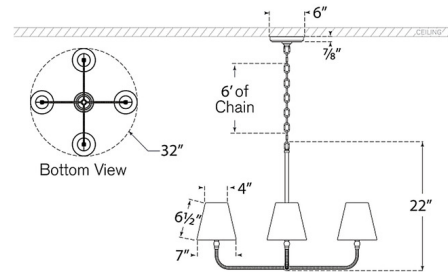

CLICK TO VIEW PRODUCT