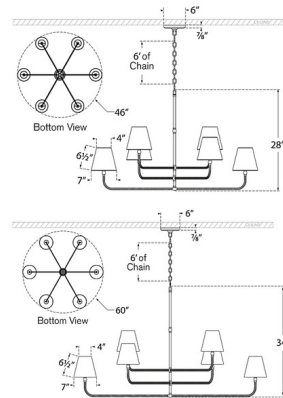

Shown in antique-burnished brass / linen

Specifications

COLOR Linen
 BODY FINISH Antique-Burnished Brass
 WATTAGE 39W
 DIMMER Standard 120V
 DIMENSIONS 46"W x 28"H
 BULB NOT INCLUDED 6 x B11/Candelabra (E12)/6.5W/120V LED

Technical Information

PRODUCT DIMENSIONS Adjustable Chain Length: 72"

CLICK TO VIEW PRODUCT

Notes: