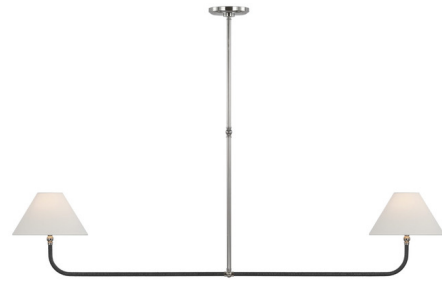

## Basden Linear Chandelier

By Visual Comfort Signature

### Description

The Basden Linear Chandelier offers a classic aesthetic infused with a touch of nature for your indoor space. Its slender stem is elegantly encased in natural rattan, and is complemented with tapered shades that emits a warm glow throughout your room. Sloped ceiling to 22.5 degrees max. Note: Rods are not customizable. Note: Custom Overall Heights are available. For quotes, please contact our sales team.

Shown in polished nickel / linen

### Specifications

COLOR	Linen
BODY FINISH	Polished Nickel
WATTAGE	13W
DIMMER	Standard 120V
DIMENSIONS	63"L x 11"W x 22"H
BULB NOT INCLUDED	2 x B11/Candelabra (E12)/6.5W/120V LED