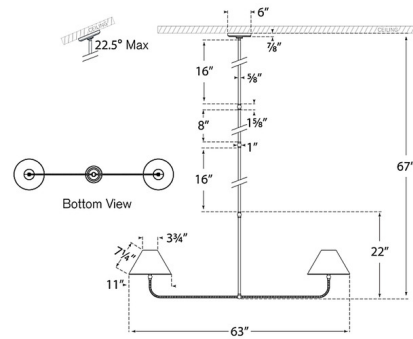

Shown in polished nickel / linen

Specifications

COLOR Linen
BODY FINISH Polished Nickel
WATTAGE 13W
DIMMER Standard 120V
DIMENSIONS 63"L x 11"W x 22"H
BULB NOT INCLUDED 2 x B11/Candelabra (E12)/6.5W/120V LED

Technical Information

PRODUCT DIMENSIONS Downrods: One 8" and Two 16" Included

CLICK TO VIEW PRODUCT

Notes: