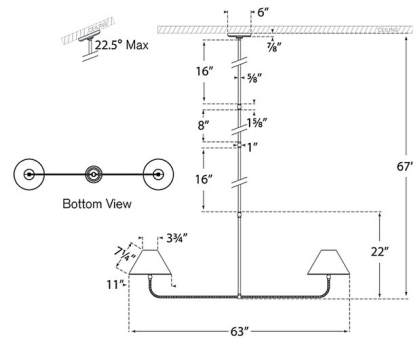

### Specifications

COLOR	Linen
BODY FINISH	Polished Nickel
WATTAGE	13W
DIMMER	Standard 120V
DIMENSIONS	63"L x 11"W x 22"H
BULB NOT INCLUDED	2 x B11/Candelabra (E12)/6.5W/120V LED

### Technical Information

PRODUCT DIMENSIONS . . . . . Downrods: One 8" and Two 16" Included

CLICK TO VIEW PRODUCT

Notes: