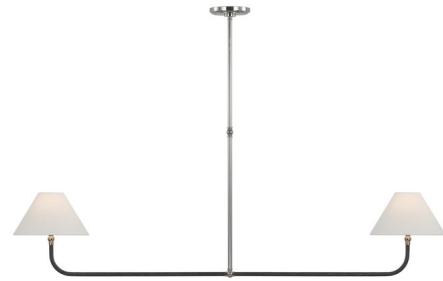

Lightology

lightology.com
866-954-4489
07-07-26

Project: _____
 Company: _____
 Location: _____ Fixture Type: _____
 SPEC #: **VCG1244213**
 Approved On: _____ Approved By: _____

Basden Linear Chandelier

By Visual Comfort Signature

Description

The Basden Linear Chandelier offers a classic aesthetic infused with a touch of nature for your indoor space. Its slender stem is elegantly encased in natural rattan, and is complemented with tapered shades that emits a warm glow throughout your room. Sloped ceiling to 22.5 degrees max. Note: Rods are not customizable. Note: Custom Overall Heights are available. For quotes, please contact our sales team.

Shown in polished nickel / linen

Specifications

COLOR Linen
BODY FINISH Polished Nickel
WATTAGE 13W
DIMMER Standard 120V
DIMENSIONS 63"L x 11"W x 22"H
BULB NOT INCLUDED 2 x B11/Candelabra (E12)/6.5W/120V LED

Technical Information

PRODUCT DIMENSIONS Downrods: One 8" and Two 16" Included

CLICK TO VIEW PRODUCT

Notes: