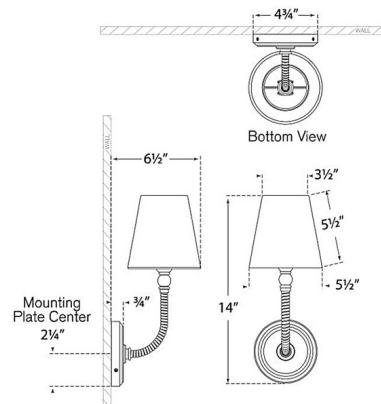

Shown in antique-burnished brass / linen

Specifications

COLOR	Linon
BODY FINISH	Antique-Burnished Brass
WATTAGE	6.5W
DIMMER	Standard 120V
DIMENSIONS	5.5"W x 14"H x 6.5"D
BULB NOT INCLUDED	1 x B11/Candelabra (E12)/6.5W/120V LED