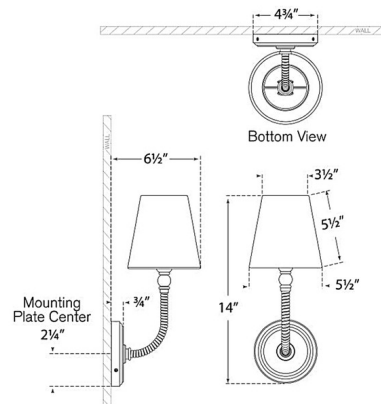

Shown in antique-burnished brass / linen

Specifications

COLOR Linen
BODY FINISH Antique-Burnished Brass
WATTAGE 6.5W
DIMMER Standard 120V
DIMENSIONS 5.5"W x 14"H x 6.5"D
BULB NOT INCLUDED 1 x B11/Candelabra (E12)/6.5W/120V LED