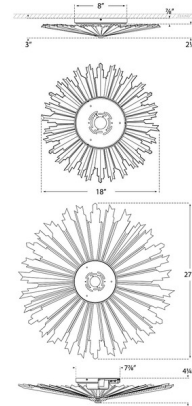

By Visual Comfort Signature

Description

The Claymore Ceiling Flush Light brings a bold midcentury modern look to your interior space. The angled, jagged panels burst from the central hub, with spaces in between to cast a warm glow of light across your room.

Shown in burnished silver leaf

Specifications

COLOR	N/A
BODY FINISH	Burnished Silver Leaf
WATTAGE	140W
DIMMER	Standard 120V
DIMENSIONS	18"W x 3"H
INTEGRATED LED MODULE	5 x LED/28W/120V LED

Technical Information