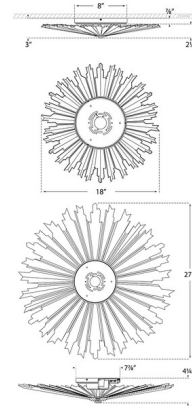

CLICK TO VIEW PRODUCT

Notes: