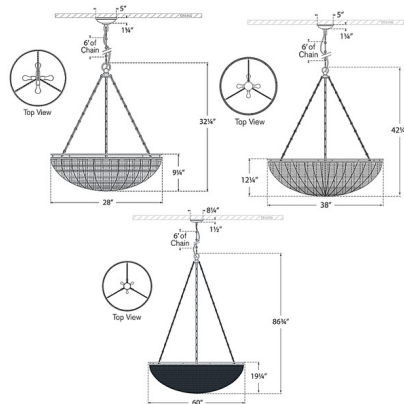

Specifications

COLOR Natural Wicker
BODY FINISH Antique-Burnished Brass
WATTAGE 60W
DIMMER Standard 120V
DIMENSIONS 28"W x 32.25"H
BULB NOT INCLUDED 4 x A19/Medium (E26)/15W/120V LED

Technical Information

PRODUCT DIMENSIONS Adjustable Chain Length: 72"

Shown in antique-burnished brass / natural wicker

CLICK TO VIEW PRODUCT

Notes: