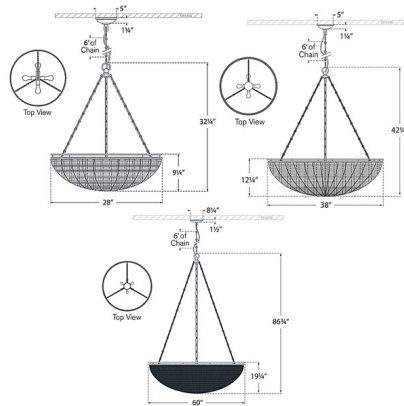

Specifications

COLOR Natural Wicker
BODY FINISH Antique-Burnished Brass
WATTAGE 60W
DIMMER Standard 120V
DIMENSIONS 28"W x 32.25"H
BULB NOT INCLUDED 4 x A19/Medium (E26)/15W/120V LED

Technical Information

PRODUCT DIMENSIONS Adjustable Chain Length: 72"

Shown in antique-burnished brass / natural wicker

CLICK TO VIEW PRODUCT

Notes: