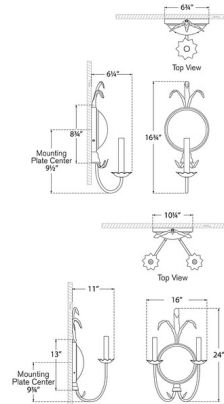

Lightology

lightology.com
866-954-4489
04-25-26

Project: _____

Company: _____

Location: _____ Fixture Type: _____

SPEC #: **VCG1244233**

Approved On: _____ Approved By: _____

Gramercy Wall Sconce By Visual Comfort Signature

Description

The Gramercy Wall Sconce adds an iconic elegance to your interior space. The hand sculpted leaf accents and antique mirrored sphere of the frame, and bare bulbs, cast a warm glow of light across your room.

Shown in gilded iron / antique mirror

Specifications

COLOR Antique Mirror
 BODY FINISH Gilded Iron
 WATTAGE 5.5W
 DIMMER Standard 120V
 DIMENSIONS 6.75"W x 16.75"H x 6.25"D
 BULB NOT INCLUDED 1 x C11/Candelabra (E12)/5.5W/120V LED