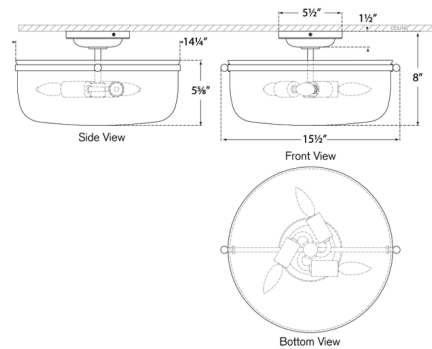

Shown in aged iron / clear

Specifications

| | |
|-------------------|--|
| COLOR | Clear |
| BODY FINISH | Aged Iron |
| WATTAGE | 19.5W |
| DIMMER | Standard 120V |
| DIMENSIONS | 15.5"W x 8"H |
| BULB NOT INCLUDED | 3 x B11/Candelabra (E12)/6.5W/120V LED |