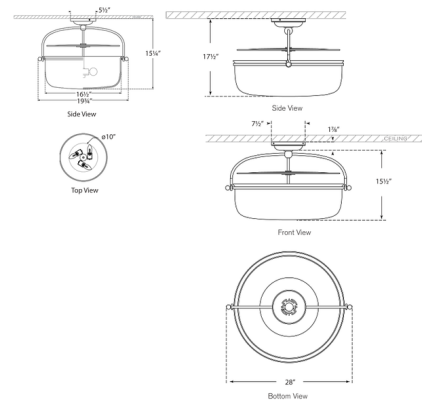

### Specifications

COLOR	Clear
BODY FINISH	Gilded Iron
WATTAGE	120W
DIMMER	Standard 120V
DIMENSIONS	19.75"W x 15.25"H
BULB NOT INCLUDED	3 x B10/Medium (E26)/40W/120V Incandescent
OTHER BULB OPTIONS	3 x B10/Medium (E26)/120V LED 3 x B11/Medium (E26)/120V LED