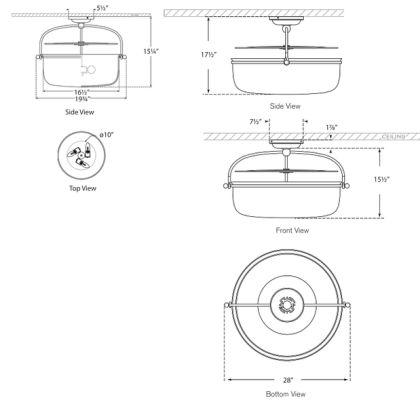

Description

The Lorford Lantern Semi Flush Ceiling Light channels the appeal of 19th-century design, showcasing a rounded silhouette and traditional finishes. Choose the mercury-style glass for the timeless charm of its worn look, or clear glass for a modern clean aesthetic.

Shown in gilded iron / clear

Specifications

COLOR	Clear
BODY FINISH	Gilded Iron
WATTAGE	120W
DIMMER	Standard 120V
DIMENSIONS	19.75"W x 15.25"H
BULB NOT INCLUDED	3 x B10/Medium (E26)/40W/120V Incandescent
OTHER BULB OPTIONS	3 x B10/Medium (E26)/120V LED 3 x B11/Medium (E26)/120V LED