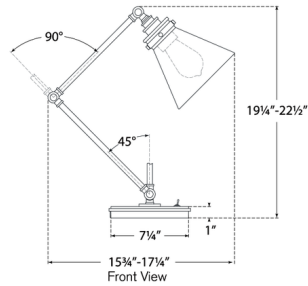

Shown in antique burnished brass

Top View

Front View

Specifications

COLOR	N/A
BODY FINISH	Antique Burnished Brass
WATTAGE	15W
DIMMER	N/A
DIMENSIONS	7.25"W x 19.25"H x 15.75"D
BULB NOT INCLUDED	1 x A19/Medium (E26)/15W/120V LED