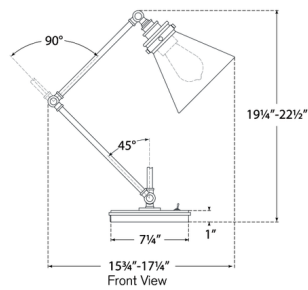

Shown in antique burnished brass

Top View

Front View

Specifications

COLOR	N/A
BODY FINISH	Antique Burnished Brass
WATTAGE	15W
DIMMER	N/A
DIMENSIONS	7.25"W x 19.25"H x 15.75"D
BULB NOT INCLUDED	1 x A19/Medium (E26)/15W/120V LED