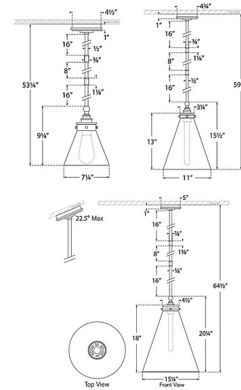

Shown in antique burnished brass / white

Specifications

COLOR White
BODY FINISH Antique Burnished Brass
WATTAGE 15W
DIMMER Standard 120V
DIMENSIONS 7.25"W x 9.25"H
BULB NOT INCLUDED 1 x A19/Medium (E26)/15W/120V LED