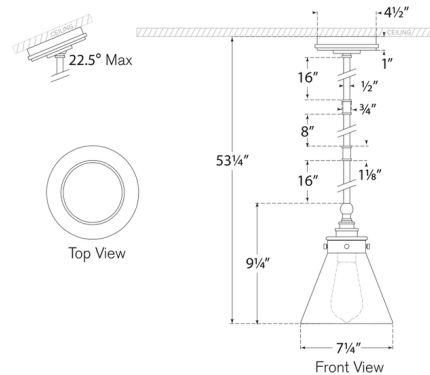

By Visual Comfort Signature

Description

The Parkington Solid Pendant is inspired by classic library lamps, bringing a clean sophistication to your interior space. The stepped frame, with a detailed canopy and lamp holder, holds a solid conical shade that casts warm shadows of light across down, across your room.

Shown in bronze

Specifications

COLOR	N/A
BODY FINISH	Bronze
WATTAGE	15W
DIMMER	Standard 120V
DIMENSIONS	7.25"W x 9.25"H
BULB NOT INCLUDED	1 x A19/Medium (E26)/15W/120V LED

CLICK TO VIEW PRODUCT

Notes: