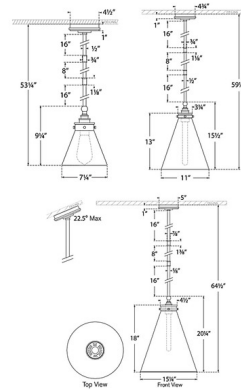

### Specifications

COLOR	White
BODY FINISH	Bronze
WATTAGE	15W
DIMMER	Standard 120V
DIMENSIONS	7.25"W x 9.25"H
BULB NOT INCLUDED	1 x A19/Medium (E26)/15W/120V LED

CLICK TO VIEW PRODUCT

Notes: