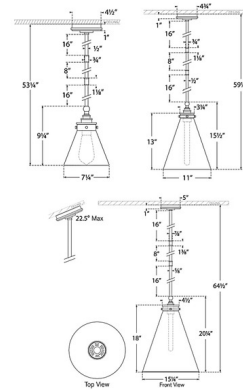

Shown in polished nickel / clear

Specifications

COLOR	Clear
BODY FINISH	Polished Nickel
WATTAGE	15W
DIMMER	Standard 120V
DIMENSIONS	7.25"W x 9.25"H
BULB NOT INCLUDED	1 x A19/Medium (E26)/15W/120V LED

CLICK TO VIEW PRODUCT