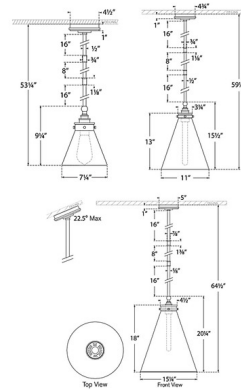

Shown in polished nickel / white

Specifications

COLOR	White
BODY FINISH	Polished Nickel
WATTAGE	15W
DIMMER	Standard 120V
DIMENSIONS	7.25"W x 9.25"H
BULB NOT INCLUDED	1 x A19/Medium (E26)/15W/120V LED

CLICK TO VIEW PRODUCT