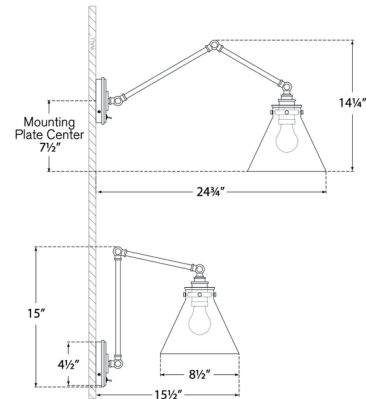

Lightology

lightology.com
866-954-4489
04-25-26

Project: _____

Company: _____

Location: _____ Fixture Type: _____

SPEC #: **VCG1244288**

Approved On: _____ Approved By: _____

Parkington Swing Arm Library Wall Light By Visual Comfort Signature

Description

Drawing inspiration from classic library lights, the Parkington Swing Arm Library Wall Light embodies sophistication with its simple silhouette and traditional detailing. Its articulating arm allows light direction adjustment, making it the perfect reading light to place in a living room or by a bed.

Shown in polished nickel

Specifications

COLOR	N/A
BODY FINISH	Polished Nickel
WATTAGE	15W
DIMMER	N/A
DIMENSIONS	8.5"W x 14.25"H x 15.5"D
BULB NOT INCLUDED	1 x A19/Medium (E26)/15W/120V LED

CLICK TO VIEW PRODUCT