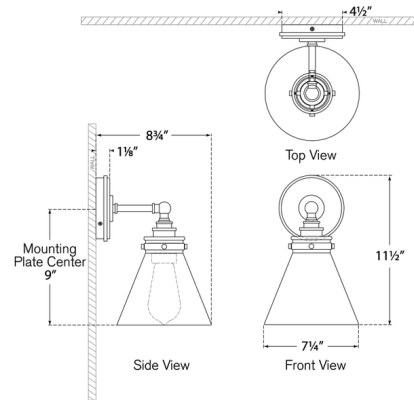

### Specifications

COLOR	N/A
BODY FINISH	Antique-Burnished Brass / Clear Glass
WATTAGE	12W
DIMMER	Standard 120V
DIMENSIONS	7.25"W x 11.5"H x 8.75"D
BULB NOT INCLUDED	1 x A19/Medium (E26)/12W/120V LED

CLICK TO VIEW PRODUCT