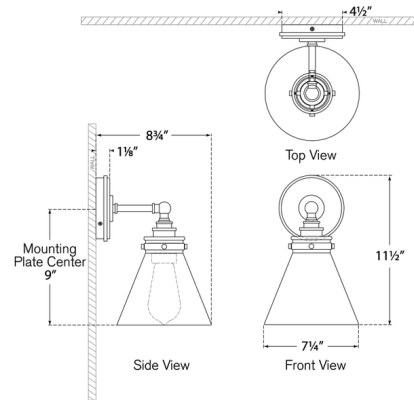

Shown in antique-burnished brass / clear glass

Specifications

COLOR	N/A
BODY FINISH	Antique-Burnished Brass / Clear Glass
WATTAGE	12W
DIMMER	Standard 120V
DIMENSIONS	7.25"W x 11.5"H x 8.75"D
BULB NOT INCLUDED	1 x A19/Medium (E26)/12W/120V LED

CLICK TO VIEW PRODUCT

Notes: