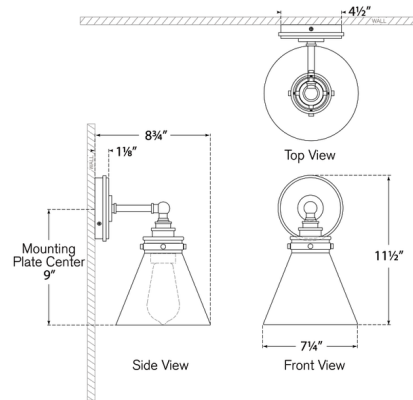

### Specifications

COLOR	N/A
BODY FINISH	Bronze
WATTAGE	12W
DIMMER	Standard 120V
DIMENSIONS	7.25"W x 11.5"H x 8.75"D
BULB NOT INCLUDED	1 x A19/Medium (E26)/12W/120V LED

CLICK TO VIEW PRODUCT

Notes: