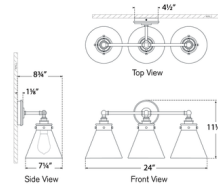

Shown in bronze / clear

Specifications

COLOR Clear
 BODY FINISH Bronze
 WATTAGE 36W
 DIMMER Standard 120V
 DIMENSIONS 24"W x 11.5"H x 8.75"D
 BULB NOT INCLUDED 3 x A19/Medium (E26)/12W/120V LED

CLICK TO VIEW PRODUCT