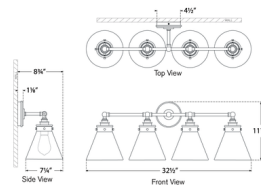

Shown in bronze / clear

Specifications

COLOR Clear
 BODY FINISH Bronze
 WATTAGE 36W
 DIMMER Standard 120V
 DIMENSIONS 24"W x 11.5"H x 8.75"D
 BULB NOT INCLUDED 3 x A19/Medium (E26)/12W/120V LED

CLICK TO VIEW PRODUCT