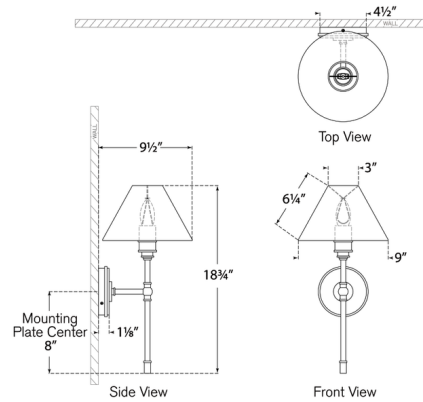

Shown in polished nickel / linen

Specifications

COLOR	N/A
BODY FINISH	Polished Nickel / Linen
WATTAGE	6.5W
DIMMER	Standard 120V
DIMENSIONS	9"W x 18.75"H x 9.25"D
BULB NOT INCLUDED	1 x B11/Medium (E26)/6.5W/120V LED