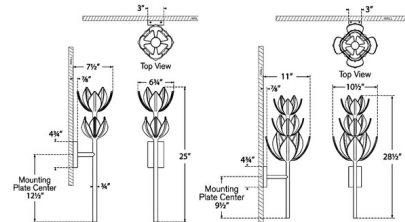

Description

The Alberto Tier Wall Sconce is inspired by the elegant floral forms found in nature. The blooms, with intricate petals, adds a sculptural beauty while casting warm shadows across your space. Note: Fixture does not cover a standard US junction box and requires a 2 x 4 inch junction box.

Shown in antique bronze leaf

Specifications

COLOR N/A
 BODY FINISH Antique Bronze Leaf
 WATTAGE 18W
 DIMMER Standard 120V
 DIMENSIONS 6.75"W x 25"H x 7.5"D
 INTEGRATED LED MODULE 2 x LED/9W/120V LED

Technical Information