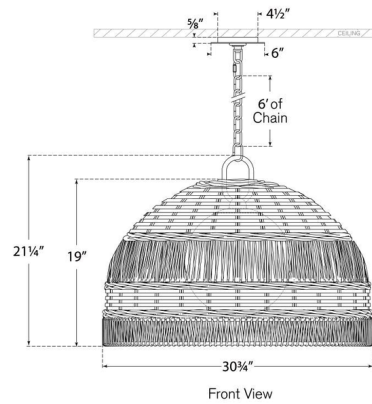

Lightology

lightology.com
866-954-4489
04-24-26

Project: _____
Company: _____
Location: _____ Fixture Type: _____
SPEC #: **VCG1244321**
Approved On: _____ Approved By: _____

Whit Pendant By Visual Comfort Signature

Description

Taking cues from ancient basket-weaving techniques, the Whit Pendant is an oversized dome shade woven out of natural wicker or rattan. An understated link chain supports the large shade crafted from natural wicker, allowing for the diffusion of warm and inviting light.

Shown in soft brass / white wicker / white

Specifications

COLOR White
BODY FINISH Soft Brass / White Wicker
WATTAGE 15W
DIMMER Standard 120V
DIMENSIONS 30.75"W x 21.25"H
BULB NOT INCLUDED 1 x A19/Medium (E26)/15W/120V LED

Technical Information

PRODUCT DIMENSIONS Adjustable Chain Length: 72"

CLICK TO VIEW PRODUCT

Notes: