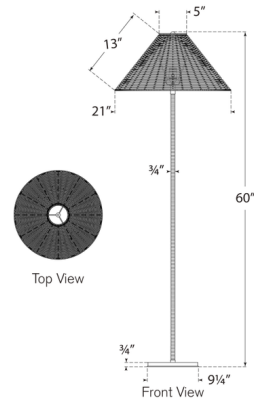

CLICK TO VIEW PRODUCT

Notes: