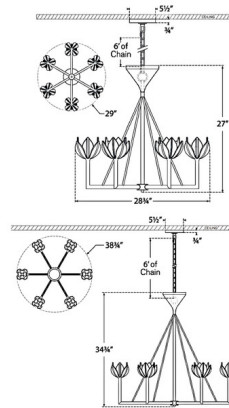

### Specifications

COLOR . . . . . N/A  
 BODY FINISH . . . . . Plaster White  
 WATTAGE . . . . . 33W  
 DIMMER . . . . . Standard 120V  
 DIMENSIONS . . . . . 28.75"W x 27"H  
 BULB NOT INCLUDED . . . . . 6 x G16.5/Candelabra (E12)/5.5W/120V LED

### Technical Information

PRODUCT DIMENSIONS . . . . . Adjustable Chain Length: 72"

Shown in plaster white

CLICK TO VIEW PRODUCT

Notes: