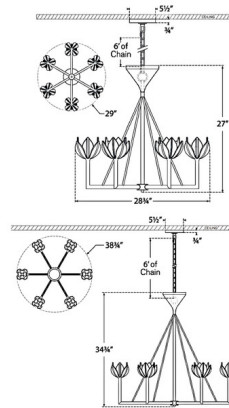

CLICK TO VIEW PRODUCT

Notes: