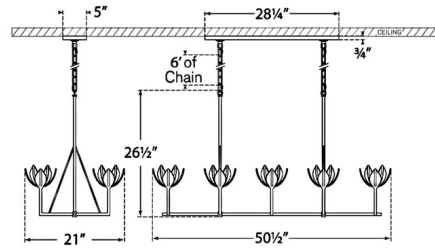

### Specifications

COLOR . . . . . N/A  
BODY FINISH . . . . . Antique Bronze Leaf  
WATTAGE . . . . . 55W  
DIMMER . . . . . Standard 120V  
DIMENSIONS . . . . . 50.5"L x 21"W x 26.5"H  
BULB NOT INCLUDED . . . . . 10 x G16.5/Candelabra (E12)/5.5W/120V LED

### Technical Information

PRODUCT DIMENSIONS . . . . . Two Adjustable Chain Lengths: 72"

CLICK TO VIEW PRODUCT

Notes: