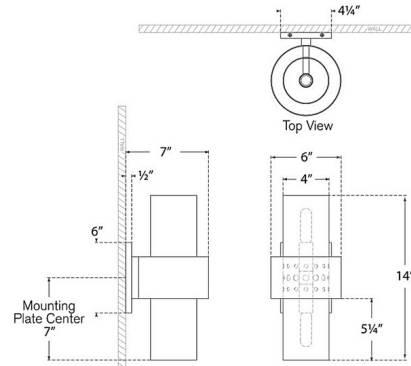

Specifications

COLOR	N/A
BODY FINISH	Aged Iron
WATTAGE	5W
DIMMER	Standard 120V
DIMENSIONS	6"W x 14"H x 7"D
BULB NOT INCLUDED	2 x T10/Medium (E26)/2.5W/120V LED

CLICK TO VIEW PRODUCT

Notes: