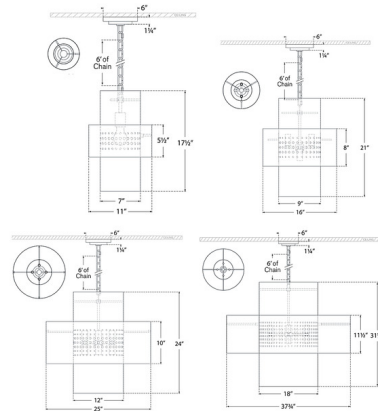

Shown in plaster white / gild

Specifications

COLOR	N/A
BODY FINISH	Plaster White / Gild
WATTAGE	15W
DIMMER	Standard 120V
DIMENSIONS	11"W x 17.5"H
BULB NOT INCLUDED	1 x A19/Medium (E26)/15W/120V LED

Technical Information

PRODUCT DIMENSIONS	Adjustable Chain Length: 72"
--------------------	------------------------------

CLICK TO VIEW PRODUCT

Notes: