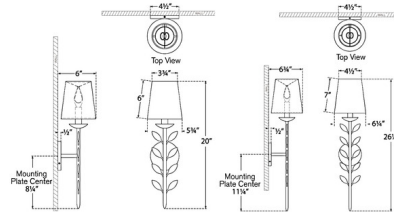

By Visual Comfort Signature

Description

The Avery Wall Sconce brings a clean, organic look to your interior space. The smooth stem, accented with beautiful leaf-like accents, is topped with a tapered linen shade that casts warm shadows across your room.

Shown in plaster white / linen

Specifications

COLOR Linen
BODY FINISH Plaster White
WATTAGE 6.5W
DIMMER Standard 120V
DIMENSIONS 5.75"W x 20"H x 6"D
BULB NOT INCLUDED 1 x B11/Candelabra (E12)/6.5W/120V LED