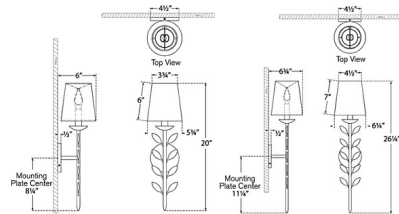

By Visual Comfort Signature

Description

The Avery Wall Sconce brings a clean, organic look to your interior space. The smooth stem, accented with beautiful leaf-like accents, is topped with a tapered linen shade that casts warm shadows across your room.

Shown in plaster white / linen

Specifications

COLOR Linen
BODY FINISH Plaster White
WATTAGE 6.5W
DIMMER Standard 120V
DIMENSIONS 5.75"W x 20"H x 6"D
BULB NOT INCLUDED 1 x B11/Candelabra (E12)/6.5W/120V LED