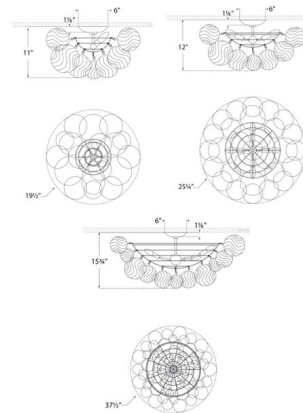

By Visual Comfort Signature

Description

The Talia Ceiling Flush Light will enhance your interior environment with its enchanting design. A collection of swirled artisanal glass orbs in different sizes is elegantly positioned on a metal framework, creating a warm interplay of shadows throughout your space.

Shown in plaster white / clear

Specifications

COLOR	Clear
BODY FINISH	Plaster White
WATTAGE	19.5W
DIMMER	Standard 120V
DIMENSIONS	19.5"W x 11"H
BULB NOT INCLUDED	3 x B11/Candelabra (E12)/6.5W/120V LED

CLICK TO VIEW PRODUCT