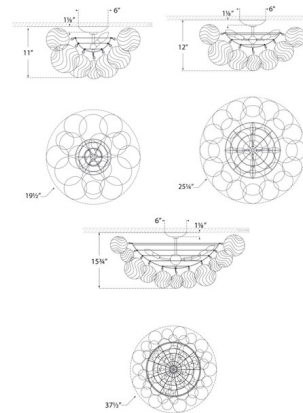

By Visual Comfort Signature

Description

The Talia Ceiling Flush Light will enhance your interior environment with its enchanting design. A collection of swirled artisanal glass orbs in different sizes is elegantly positioned on a metal framework, creating a warm interplay of shadows throughout your space.

Shown in plaster white / clear

Specifications

COLOR Clear
BODY FINISH Plaster White
WATTAGE 19.5W
DIMMER Standard 120V
DIMENSIONS 19.5"W x 11"H
BULB NOT INCLUDED 3 x B11/Candelabra (E12)/6.5W/120V LED

CLICK TO VIEW PRODUCT