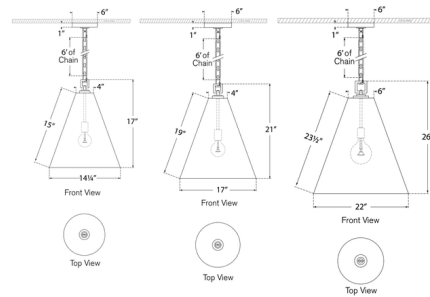

Shown in soft white

Specifications

COLOR	N/A
BODY FINISH	Soft White
WATTAGE	15W
DIMMER	Standard 120V
DIMENSIONS	14.25"W x 17"H
BULB NOT INCLUDED	1 x A19/Medium (E26)/15W/120V LED

CLICK TO VIEW PRODUCT

Notes: