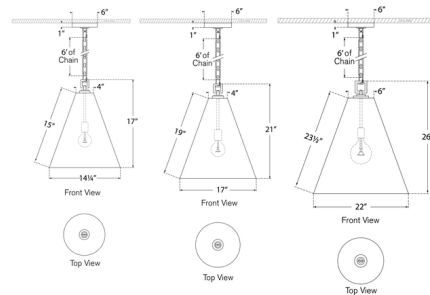

Shown in soft white

Specifications

COLOR	N/A
BODY FINISH	Soft White
WATTAGE	15W
DIMMER	Standard 120V
DIMENSIONS	14.25"W x 17"H
BULB NOT INCLUDED	1 x A19/Medium (E26)/15W/120V LED

CLICK TO VIEW PRODUCT

Notes: