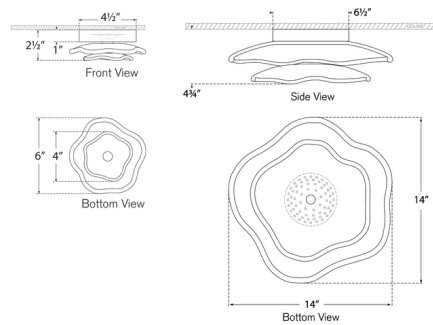

By Visual Comfort Signature

Description

The Leighton Layered Ceiling Light adds feminine charm to your space with its two individually cast glass flowers layered upon each other. The large flowers effortlessly accent the room with a playful, chic touch. LED light passes through the glass and provides a layer of warm ambient illumination.

Shown in soft brass / blush tinted

Specifications

COLOR Blush Tinted
 BODY FINISH Soft Brass
 WATTAGE 10W
 DIMMER Standard 120V
 DIMENSIONS 6"W x 2.5"H
 INTEGRATED LED MODULE 1 x LED/10W/120V LED

Technical Information