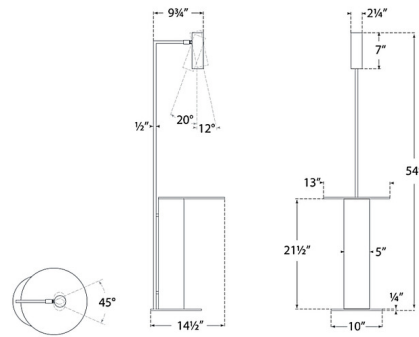

### Description

The Alma Tray Table Floor Lamp brings a minimalist geometry to your interior space. The marble body has a tray and slim stem with an adjustable head to direct light exactly where you need it. On/Off foot switch is located on the cord.

### Specifications

COLOR . . . . . Polished Nickel  
BODY FINISH . . . . . Black Marble  
WATTAGE . . . . . 4.5W  
DIMMER . . . . . N/A  
DIMENSIONS . . . . . 10"W x 54"H x 14.5"D  
BULB NOT INCLUDED . . . . . 1 x B10/Candelabra (E12)/4.5W/120V LED

### Technical Information

PRODUCT DIMENSIONS . . . . . Cord: 144"

CLICK TO VIEW PRODUCT

Notes: