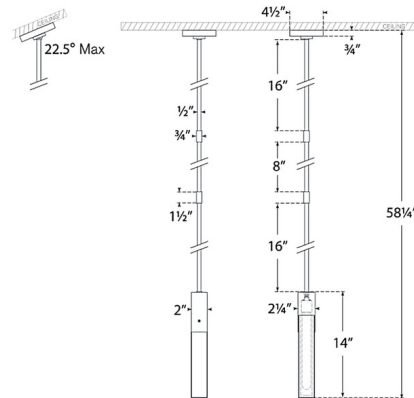

Specifications

COLOR Alabaster
BODY FINISH Bronze
WATTAGE 12W
DIMMER Standard 120V
DIMENSIONS 2.25"W x 14"H
BULB NOT INCLUDED 1 x T10/Medium (E26)/12W/120V LED

Technical Information

LAMP COLOR 2700K

Shown in bronze / alabaster