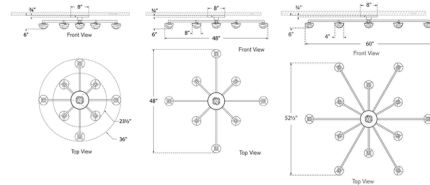

Shown in bronze / alabaster

Specifications

COLOR Alabaster
 BODY FINISH Bronze
 WATTAGE 36W
 DIMMER Standard 120V
 DIMENSIONS 36"W x 6"H
 INTEGRATED LED MODULE 8 x LED/4.5W/120V LED

Technical Information