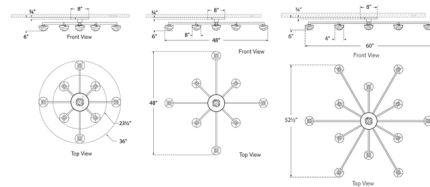

Shown in polished nickel / alabaster

Specifications

COLOR Alabaster
BODY FINISH Polished Nickel
WATTAGE 36W
DIMMER Standard 120V
DIMENSIONS 36"W x 6"H
INTEGRATED LED MODULE 8 x LED/4.5W/120V LED

Technical Information