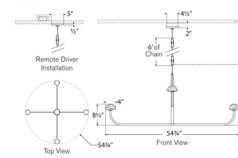

Lightology

lightology.com
866-954-4489
06-04-26

Project: _____
Company: _____
Location: _____ Fixture Type: _____
SPEC #: **VCG1244447**
Approved On: _____ Approved By: _____

Pedra Shallow Chandelier

By Visual Comfort Signature

Description

The Pedra Shallow Chandelier, characterized by its extended metal arms and hand-carved alabaster dome shades, offers a blend of modern and organic appeal. Veining and natural color variations in the stone are accentuated as LED light shines through the shades. Place this chandelier in a contemporary foyer, living room, or dining room to add ambient lighting with a touch of sophistication. TRIAC dimmable. Note: The included driver must be installed in the canopy or in a remote location. Note: Alabaster is a natural stone and variations in color and texture make each piece unique.

Specifications

COLOR . . . . . Alabaster
BODY FINISH . . . . . Bronze
WATTAGE 18W
DIMMER . . . . . Standard 120V
DIMENSIONS . . . . . 54.75"W x 24.75"H
INTEGRATED LED MODULE . . . . . 4 x LED/4.5W/120V LED

Technical Information

LAMP COLOR 2700K
LUMENS/WATT 466.67
LUMINOUS FLUX . . . . . 2100 lumens

2-Tier

3-Tier

CLICK TO VIEW PRODUCT

Notes: