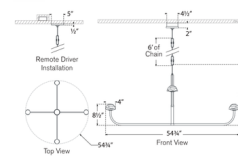

Lightology

lightology.com
866-954-4489
04-19-26

Project: _____
Company: _____
Location: _____ Fixture Type: _____
SPEC #: **VCG1244447**
Approved On: _____ Approved By: _____

Pedra Shallow Chandelier

By Visual Comfort Signature

Description

The Pedra Shallow Chandelier, characterized by its extended metal arms and hand-carved alabaster dome shades, offers a blend of modern and organic appeal. Veining and natural color variations in the stone are accentuated as LED light shines through the shades. Place this chandelier in a contemporary foyer, living room, or dining room to add ambient lighting with a touch of sophistication. TRIAC dimmable. Note: The included driver must be installed in the canopy or in a remote location. Note: Alabaster is a natural stone and variations in color and texture make each piece unique.

Specifications

COLOR . . . . . Alabaster
BODY FINISH . . . . . Bronze
WATTAGE 18W
DIMMER . . . . . Standard 120V
DIMENSIONS . . . . . 54.75"W x 24.75"H
INTEGRATED LED MODULE . . . . . 4 x LED/4.5W/120V LED

Technical Information

LAMP COLOR 2700K
LUMENS/WATT 466.67
LUMINOUS FLUX . . . . . 2100 lumens

2-Tier

3-Tier

CLICK TO VIEW PRODUCT

Notes: