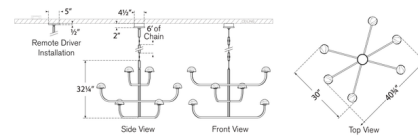

3-Tier

CLICK TO VIEW PRODUCT

Notes: