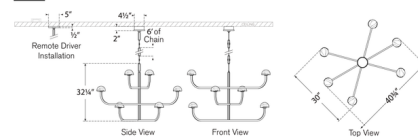

3-Tier

CLICK TO VIEW PRODUCT

Notes: