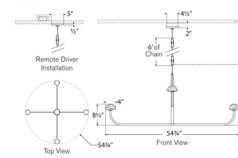

Lightology

lightology.com
866-954-4489
05-25-26

Project: _____
Company: _____
Location: _____ Fixture Type: _____
SPEC #: **VCG1244448**
Approved On: _____ Approved By: _____

Pedra Shallow Chandelier

By Visual Comfort Signature

Description

The Pedra Shallow Chandelier, characterized by its extended metal arms and hand-carved alabaster dome shades, offers a blend of modern and organic appeal. Veining and natural color variations in the stone are accentuated as LED light shines through the shades. Place this chandelier in a contemporary foyer, living room, or dining room to add ambient lighting with a touch of sophistication. TRIAC dimmable. Note: The included driver must be installed in the canopy or in a remote location. Note: Alabaster is a natural stone and variations in color and texture make each piece unique.

Specifications

COLOR . . . . . Alabaster
BODY FINISH . . . . . Polished Nickel
WATTAGE 18W
DIMMER . . . . . Standard 120V
DIMENSIONS . . . . . 54.75"W x 24.75"H
INTEGRATED LED MODULE . . . . . 4 x LED/4.5W/120V LED

Technical Information

LAMP COLOR 2700K
LUMENS/WATT 466.67
LUMINOUS FLUX . . . . . 2100 lumens

2-Tier

3-Tier

CLICK TO VIEW PRODUCT

Notes: