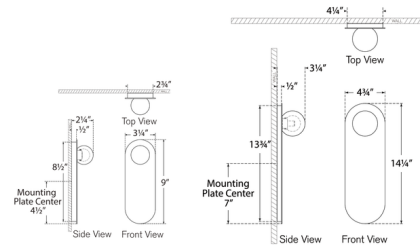

Technical Information

LAMP COLOR 2700K
LUMENS/WATT 116.67
LUMINOUS FLUX . . . . . 700 lumens

CLICK TO VIEW PRODUCT

Notes: