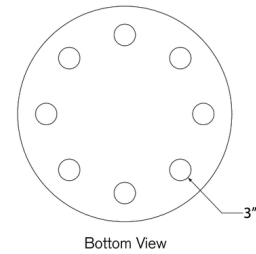

Lightology

lightology.com
866-954-4489
04-08-26

Project: _____
Company: _____
Location: _____ Fixture Type: _____
SPEC #: **VCG1244458**
Approved On: _____ Approved By: _____

Pertica Ceiling Light

By Visual Comfort Signature

Description

The Pertica Ceiling Light celebrates the natural beauty of alabaster, showcasing eight globes on a circular metal plate. LED light shining through the globes accentuates the stone's veining and color variation. This flush mount offers the perfect blend of an organic touch and contemporary style for enhancing your space. TRIAC dimmable. Note: Due to the weight of this fixture, additional ceiling support is required.

Specifications

COLOR . . . . . Alabaster
BODY FINISH . . . . . Mirrored Antique Brass
WATTAGE 30W
DIMMER . . . . . Standard 120V
DIMENSIONS . . . . . 30"W x 3.75"H
INTEGRATED LED MODULE . . . . . 8 x LED/3.75W/120V LED

Technical Information

LAMP COLOR 2700K
LUMENS/WATT 960.00
LUMINOUS FLUX . . . . . 3600 lumens

Notes:

Shown in mirrored antique brass / alabaster

CLICK TO VIEW PRODUCT