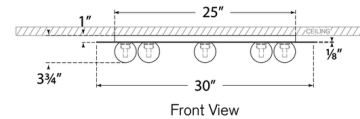

Shown in mirrored antique brass / alabaster