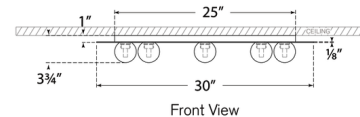

Shown in mirrored antique brass / alabaster