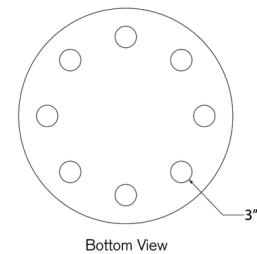

Lightology

lightology.com
866-954-4489
05-24-26

Project: _____
Company: _____
Location: _____ Fixture Type: _____
SPEC #: **VCG1244458**
Approved On: _____ Approved By: _____

Pertica Ceiling Light

By Visual Comfort Signature

Description

The Pertica Ceiling Light celebrates the natural beauty of alabaster, showcasing eight globes on a circular metal plate. LED light shining through the globes accentuates the stone's veining and color variation. This flush mount offers the perfect blend of an organic touch and contemporary style for enhancing your space. TRIAC dimmable. Note: Due to the weight of this fixture, additional ceiling support is required.

Specifications

COLOR	Alabaster
BODY FINISH	Mirrored Antique Brass
WATTAGE	30W
DIMMER	Standard 120V
DIMENSIONS	30"W x 3.75"H
INTEGRATED LED MODULE	8 x LED/3.75W/120V LED

Technical Information

LAMP COLOR	2700K
LUMENS/WATT	960.00
LUMINOUS FLUX	3600 lumens

Shown in mirrored antique brass / alabaster

CLICK TO VIEW PRODUCT

Notes: