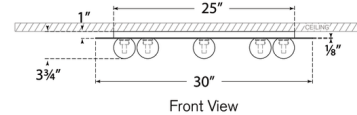

Shown in mirrored bronze / alabaster