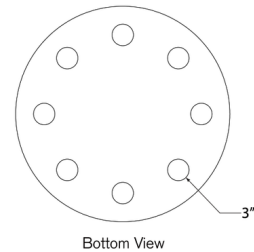

Lightology

lightology.com
866-954-4489
05-25-26

Project: _____
Company: _____
Location: _____ Fixture Type: _____
SPEC #: **VCG1244459**
Approved On: _____ Approved By: _____

Pertica Ceiling Light

By Visual Comfort Signature

Description

The Pertica Ceiling Light celebrates the natural beauty of alabaster, showcasing eight globes on a circular metal plate. LED light shining through the globes accentuates the stone's veining and color variation. This flush mount offers the perfect blend of an organic touch and contemporary style for enhancing your space. TRIAC dimmable. Note: Due to the weight of this fixture, additional ceiling support is required.

Specifications

COLOR . . . . . Alabaster
BODY FINISH . . . . . Mirrored Bronze
WATTAGE 30W
DIMMER . . . . . Standard 120V
DIMENSIONS . . . . . 30"W x 3.75"H
INTEGRATED LED MODULE . . . . . 8 x LED/3.75W/120V LED

Technical Information

LAMP COLOR 2700K
LUMENS/WATT 960.00
LUMINOUS FLUX . . . . . 3600 lumens

Shown in mirrored bronze / alabaster

CLICK TO VIEW PRODUCT

Notes: