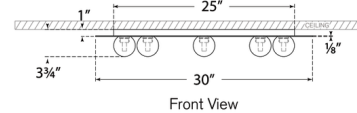

Shown in polished nickel / alabaster