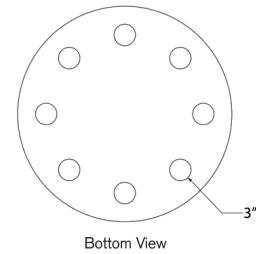

Lightology

lightology.com
866-954-4489
05-24-26

Project: _____
Company: _____
Location: _____ Fixture Type: _____
SPEC #: **VCG1244460**
Approved On: _____ Approved By: _____

Pertica Ceiling Light

By Visual Comfort Signature

Description

The Pertica Ceiling Light celebrates the natural beauty of alabaster, showcasing eight globes on a circular metal plate. LED light shining through the globes accentuates the stone's veining and color variation. This flush mount offers the perfect blend of an organic touch and contemporary style for enhancing your space. TRIAC dimmable. Note: Due to the weight of this fixture, additional ceiling support is required.

Specifications

COLOR . . . . . Alabaster
BODY FINISH . . . . . Polished Nickel
WATTAGE 30W
DIMMER . . . . . Standard 120V
DIMENSIONS . . . . . 30"W x 3.75"H
INTEGRATED LED MODULE . . . . . 8 x LED/3.75W/120V LED

Technical Information

LAMP COLOR 2700K
LUMENS/WATT 960.00
LUMINOUS FLUX . . . . . 3600 lumens

Shown in polished nickel / alabaster

CLICK TO VIEW PRODUCT

Notes: