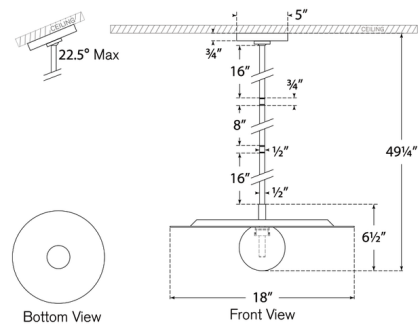

CLICK TO VIEW PRODUCT