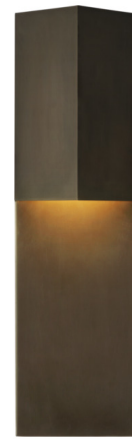

Lightology

lightology.com
866-954-4489
05-24-26

Project: _____

Company: _____

Location: _____ Fixture Type: _____

SPEC #: **VCG1244474**

Approved On: _____ Approved By: _____

Rega Wall Sconce

By Visual Comfort Signature

Description

The Rega Wall Sconce has a bold presence with its straight vertical lines and angular form. Ambient LED light is cast downward from the folded metal frame, illuminating hallways, courtyards or other indoor or outdoor spaces. Note: The Polished Nickel finish is not intended for outdoor use.

Shown in bronze

Specifications

COLOR	N/A
BODY FINISH	Bronze
WATTAGE	12W
DIMMER	Standard 120V
DIMENSIONS	5.25"W x 18"H x 3.25"D
INTEGRATED LED MODULE	1 x LED/12W/120V LED

Technical Information

LAMP COLOR	2700K
LUMENS/WATT	116.67
LUMINOUS FLUX	1400 lumens