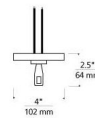

Lightology

lightology.com
866-954-4489
04-24-26

Project: _____

Company: _____

Location: _____ Fixture Type: _____

SPEC #: **ELE12445**

Approved On: _____ Approved By: _____

Monorail 4 Inch Round Canopy Single Feed By Visual Comfort Architectural

Description

A single feed canopy is mounted to the ceiling above the Monorail run. It brings power to the Monorail run from a single feed remote transformer (sold separately). The low-voltage leads from the remote transformer are connected to the canopy leads inside the electrical box the canopy mounts to the electrical box. 4 inch round canopy mounts to a standard 4 inch electrical box with round plaster ring (not included). Note: Designed to be used with 2 inch standoff, sold separately.

Shown in satin nickel

Specifications

COLOR	N/A
BODY FINISH	Satin Nickel
WATTAGE	N/A
DIMMER	N/A
DIMENSIONS	4"W x 2"H
BULB	N/A

CLICK TO VIEW PRODUCT

Notes: