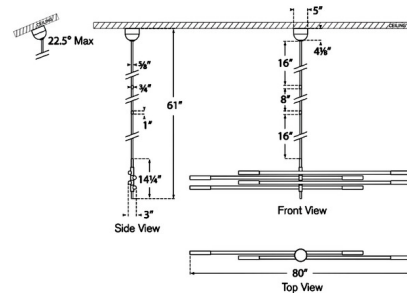

### Description

The Rousseau Oversized Articulating Tube Chandelier offers a sleek and minimalist aesthetic for your interior space. Its streamlined, contemporary design incorporates cylindrical glass, which projects a warm glow and gentle shadows throughout the space. Adjust the arms, in multiple ways, to create your own unique look. Sloped ceiling to 22.5 degrees. Note: Custom Overall Heights are available. For quotes, please contact our sales team.

### Specifications

COLOR . . . . . Etched Crystal  
 BODY FINISH . . . . . Antique-Burnished Brass  
 WATTAGE . . . . . 280W  
 DIMMER . . . . . Standard 120V  
 DIMENSIONS . . . . . 80"L x 3"W x 14.25"H  
 INTEGRATED LED MODULE . . . . . 8 x LED/35W/120V LED