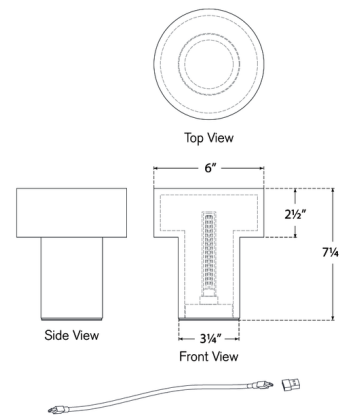

CLICK TO VIEW PRODUCT

Notes: